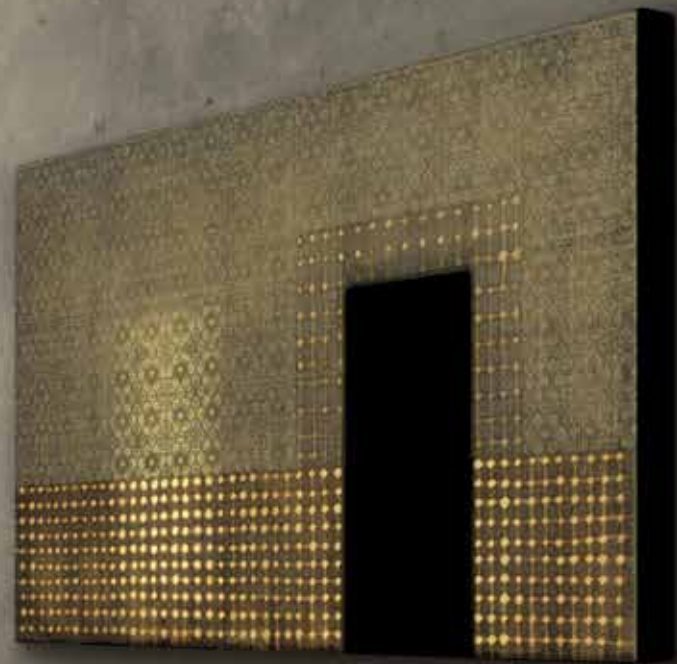

BE QUIET 3
ZIJ STIL 3
spray print on velvet
145 x 100 cm
edition of 10

CROSSING
spray print on velvet
175 x 120 cm
edition of 10

IN MY ROOM

laser-cut acrylic
fluorescent paint
104 x 86 x 3,8 cm
edition of 10