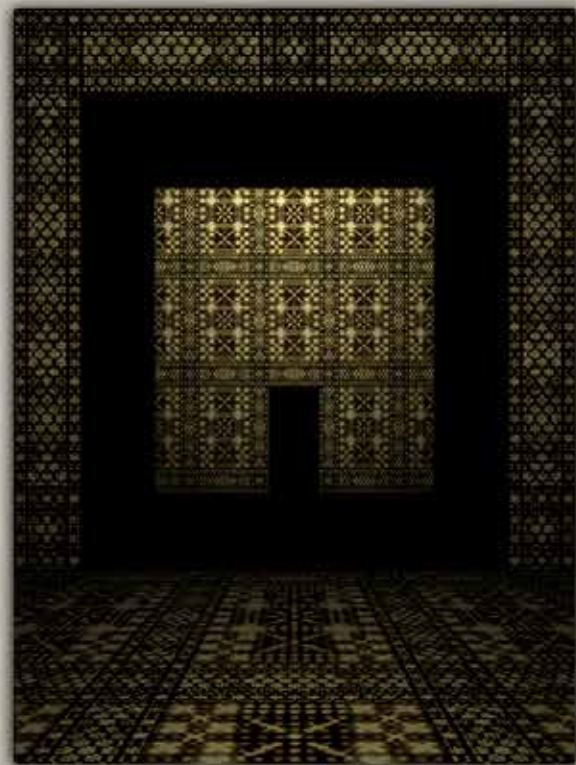

INTO TEMPTATION 3
IN BEKORING 3
spray print on velvet
170 x 125 cm
edition of 10