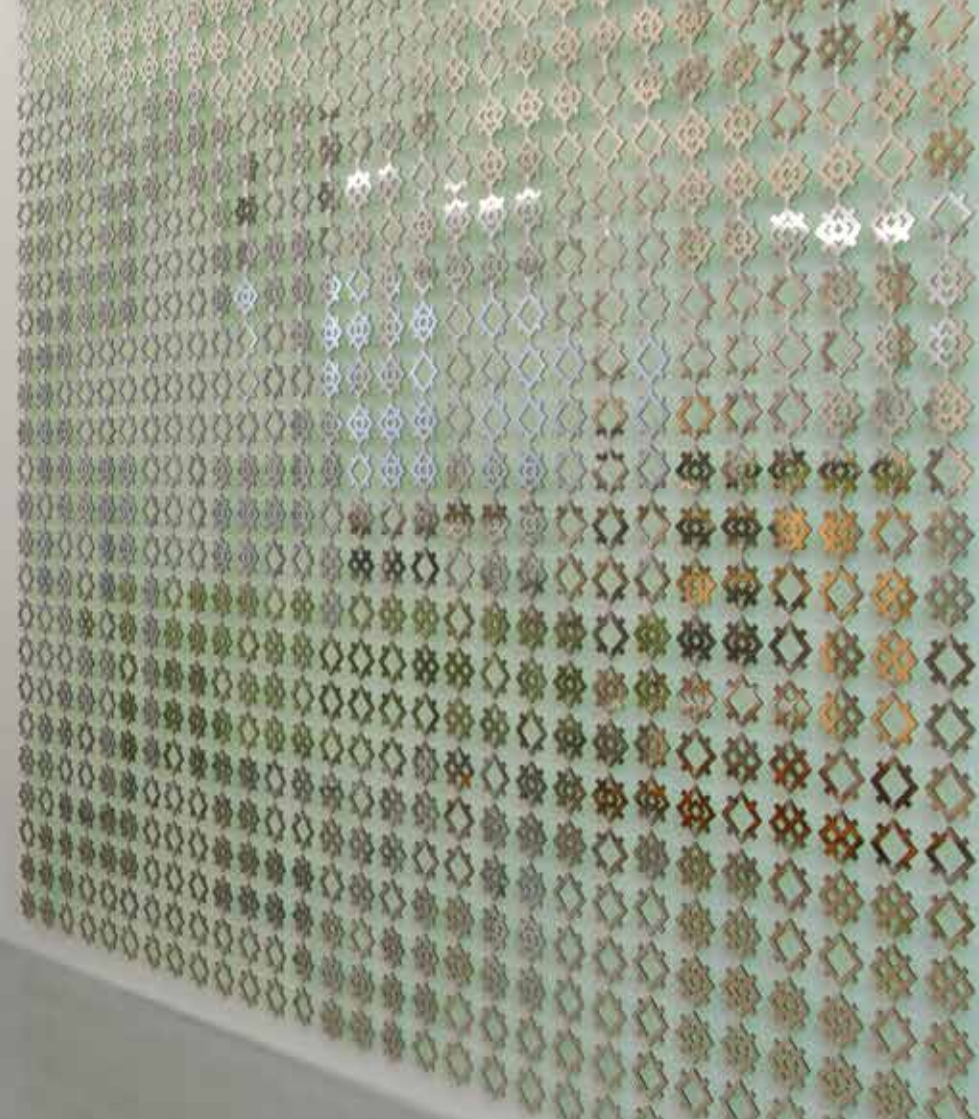

INTO TEMPTATION 3
IN BEKORING 3
spray print on velvet
170 x 125 cm
edition of 10

REST ASSURED
WEES GERUST

paracord • aluminium frame • rubber band
145 x 145 x 8 cm
edition of 6

SIRENS
SIRENEN
spray print on velvet
85 x 125 cm
edition of 10

COMMUNITY
laser-cut acrylic
fluorescent paint
92 x 92 x 3,8 cm
edition of 10

MIND YOUR STEP
a modular linked screen
laser-cut acrylic
mirror foil • fluorescent foil
235 x 232 x 3,5 cm

WHAT YOU HAVE IN MIND 1

WAT JE VOOR JE ZIET 1

spray print on velvet

128 x 235 cm

edition of 10

TO BE SURE

VOOR DE ZEKERHEID

laser-cut acrylic • fluorescent paint
135 x 135 x 3,8 cm
edition of 3

WHAT YOU HAVE IN MIND 2