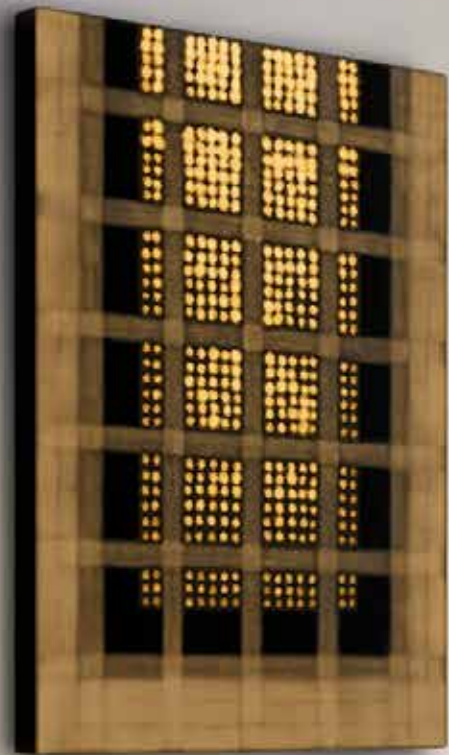

WANROOIJ GALLERY

ACCLAIMED AND EMERGING ARTISTS

**WHAT YOU
HAVE IN
MIND**

BERT VREDEGOOR

Bert Vredegoor

WHAT YOU HAVE IN MIND

believe it *geloof het*
or not *of niet*

but everybody *maar iedereen*
leaves just *vertrekt precies*
in time *op tijd*

so come closer *dus kom nader*

do not be afraid *wees niet bang*
where passage lures *waar doortocht wenkt*

in there dwells *daar binnen huist*
the extravagant *het buitennissige*

SENSATION
GEWAARWORDING
spray print on velvet
85 x 125 cm
edition of 10