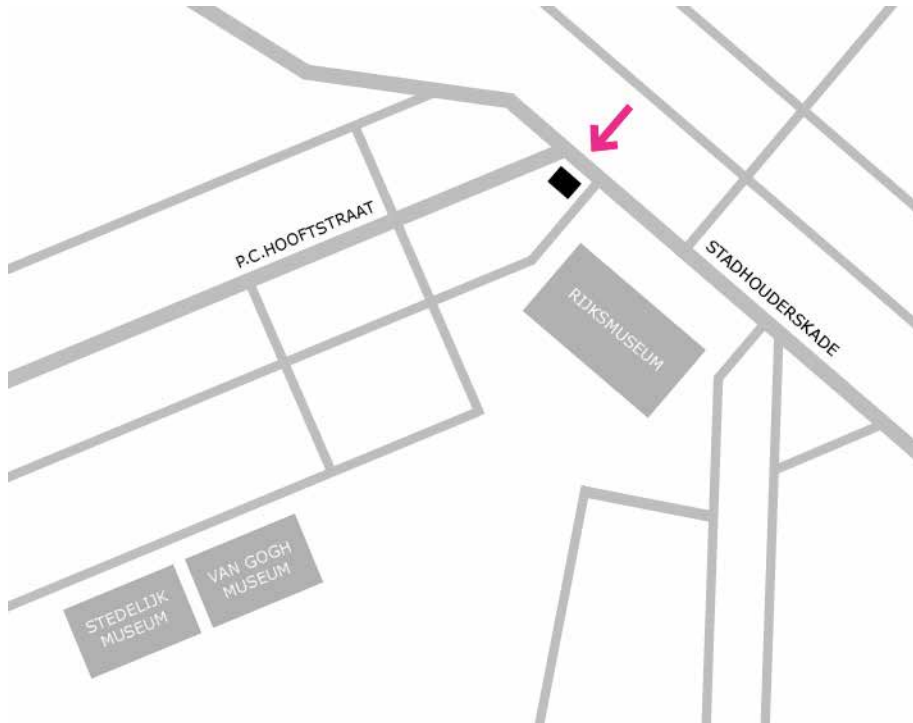

WAT JE VOOR JE ZIET 2

spray print on velvet

125 x 125 cm

edition of 10

For further information regarding availability
and prices, please feel free to contact us.

our partners

redefining / art insurance

WANROOIJ GALLERY