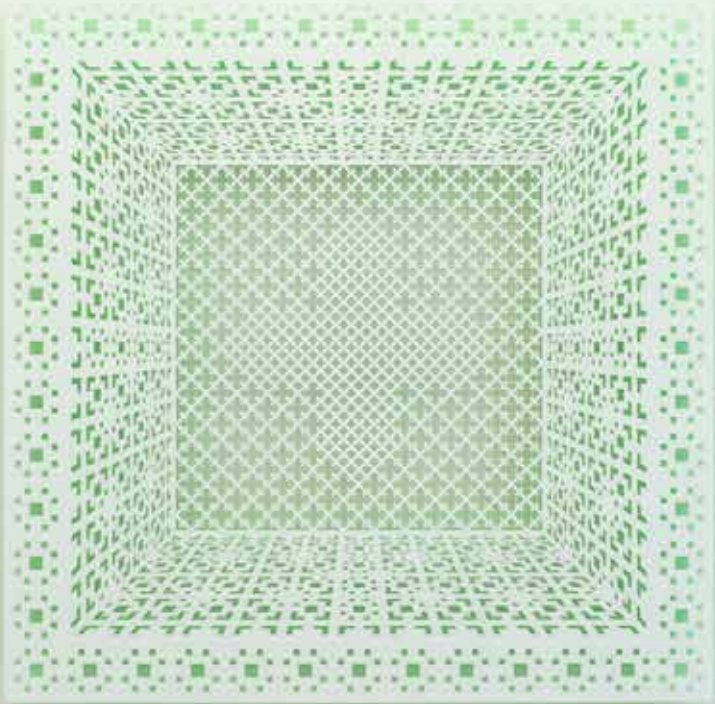

COMMUNITY
laser-cut acrylic
fluorescent paint
92 x 92 x 3,8 cm
edition of 10

MIND YOUR STEP
a modular linked screen
laser-cut acrylic
mirror foil • fluorescent foil
235 x 232 x 3,5 cm

WHAT YOU HAVE IN MIND 1