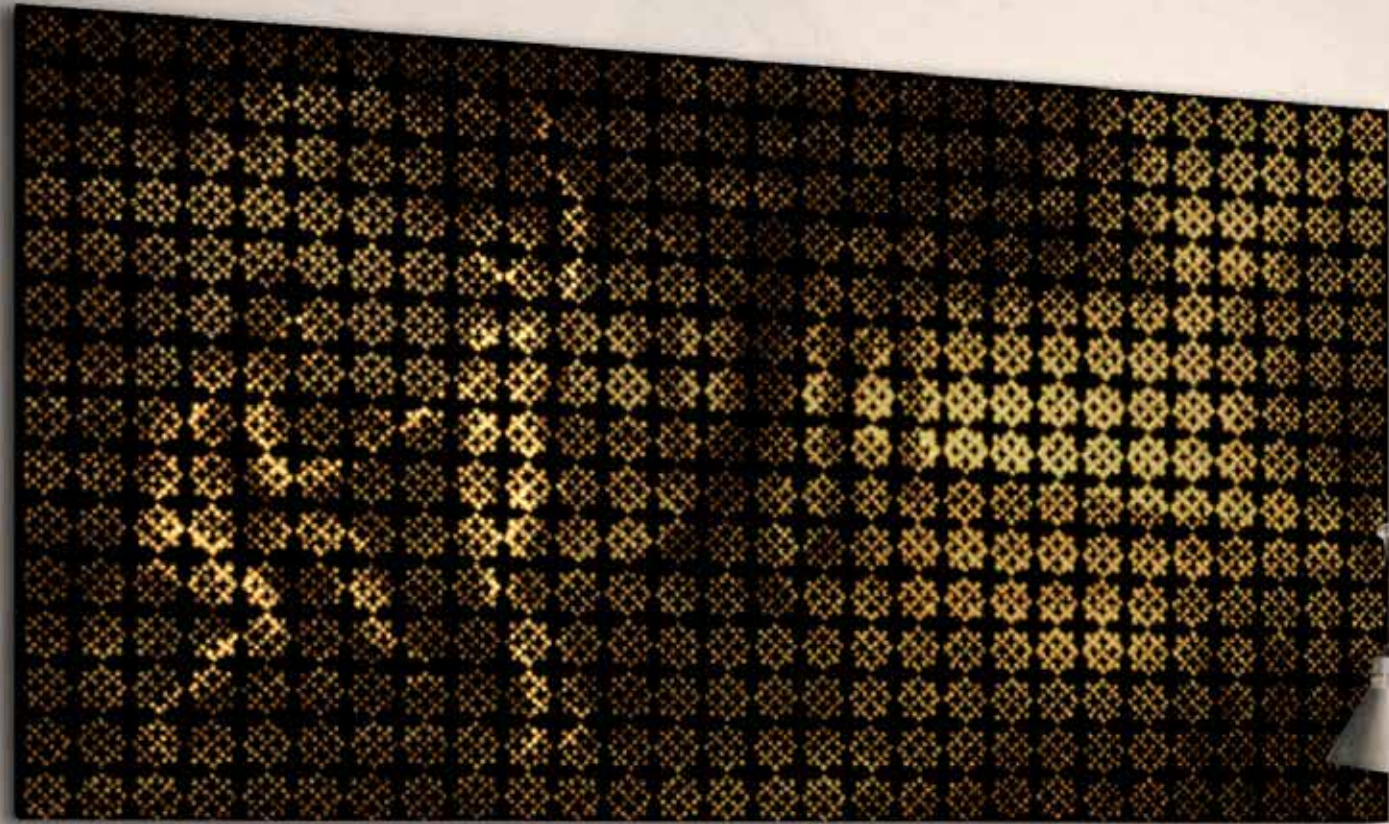

WHAT YOU HAVE IN MIND 1

WAT JE VOOR JE ZIET 1

spray print on velvet

128 x 235 cm

edition of 10