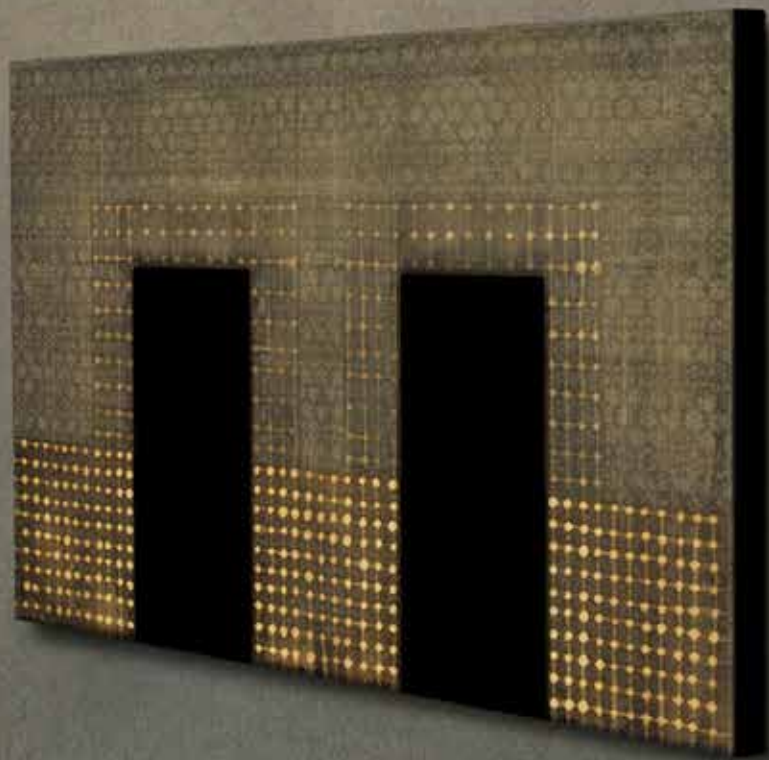

INTO TEMPTATION 3
IN BEKORING 3
spray print on velvet
170 x 125 cm
edition of 10

REST ASSURED
WEES GERUST

paracord • aluminium frame • rubber band
145 x 145 x 8 cm
edition of 6

SIRENS
SIRENEN
spray print on velvet
85 x 125 cm
edition of 10

COMMUNITY
laser-cut acrylic
fluorescent paint
92 x 92 x 3,8 cm
edition of 10

MIND YOUR STEP
a modular linked screen
laser-cut acrylic
mirror foil • fluorescent foil
235 x 232 x 3,5 cm

WHAT YOU HAVE IN MIND 1